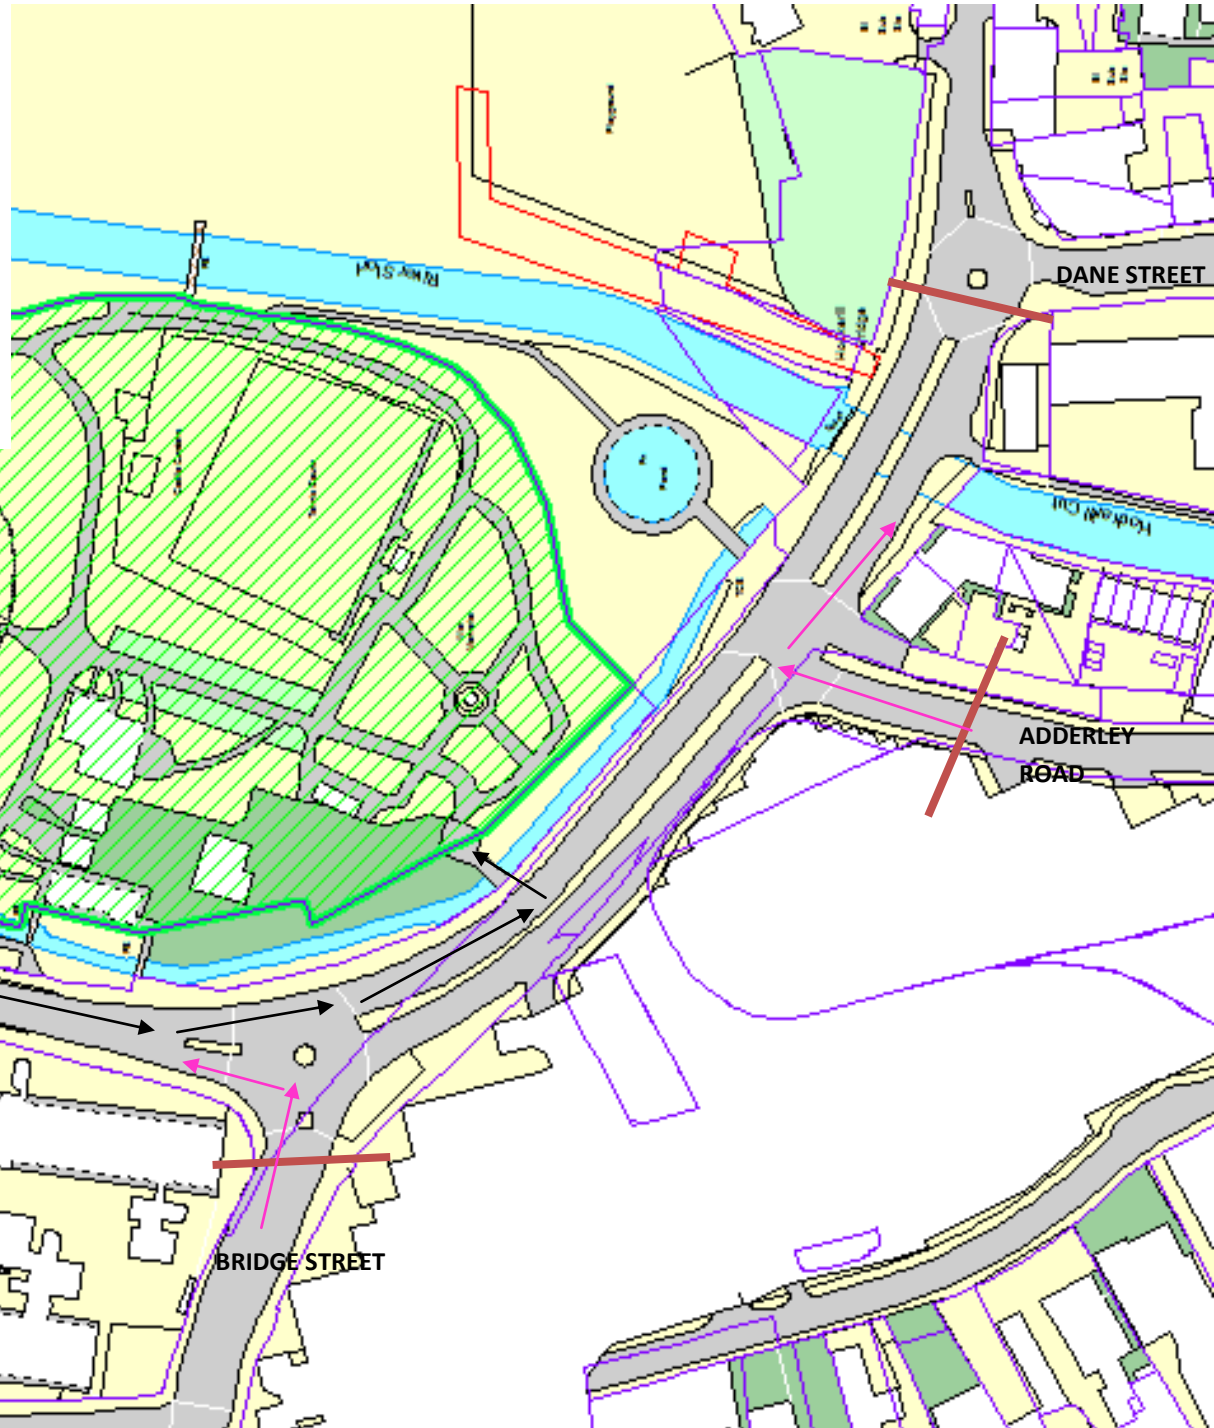

## Parade

➔ Parade Route Phase 1 (before the service).  
March from Link Road Car Park , Link Road to the War Memorial,  
Castle Garden

— Road Closure. Road closure to be organized  
by a Traffic Management Company.

**Pink Arrow-** During the service left turn from Bridge Street and  
Right turn from Adderley Road will be active (TM company responsible)  
make sure members of the public careful on the Causeway and stick to the pavement when this occurs.

**Parade**

→ Parade Route Phase 2 (after service). March from the War Memorial, Castle Garden to from Link Road Car Park , Link Road

— Road Closure. Road closure to be organized by a Traffic Management Company.

Castle Cottage

Area

Tennis Courts

War Memorial

Area