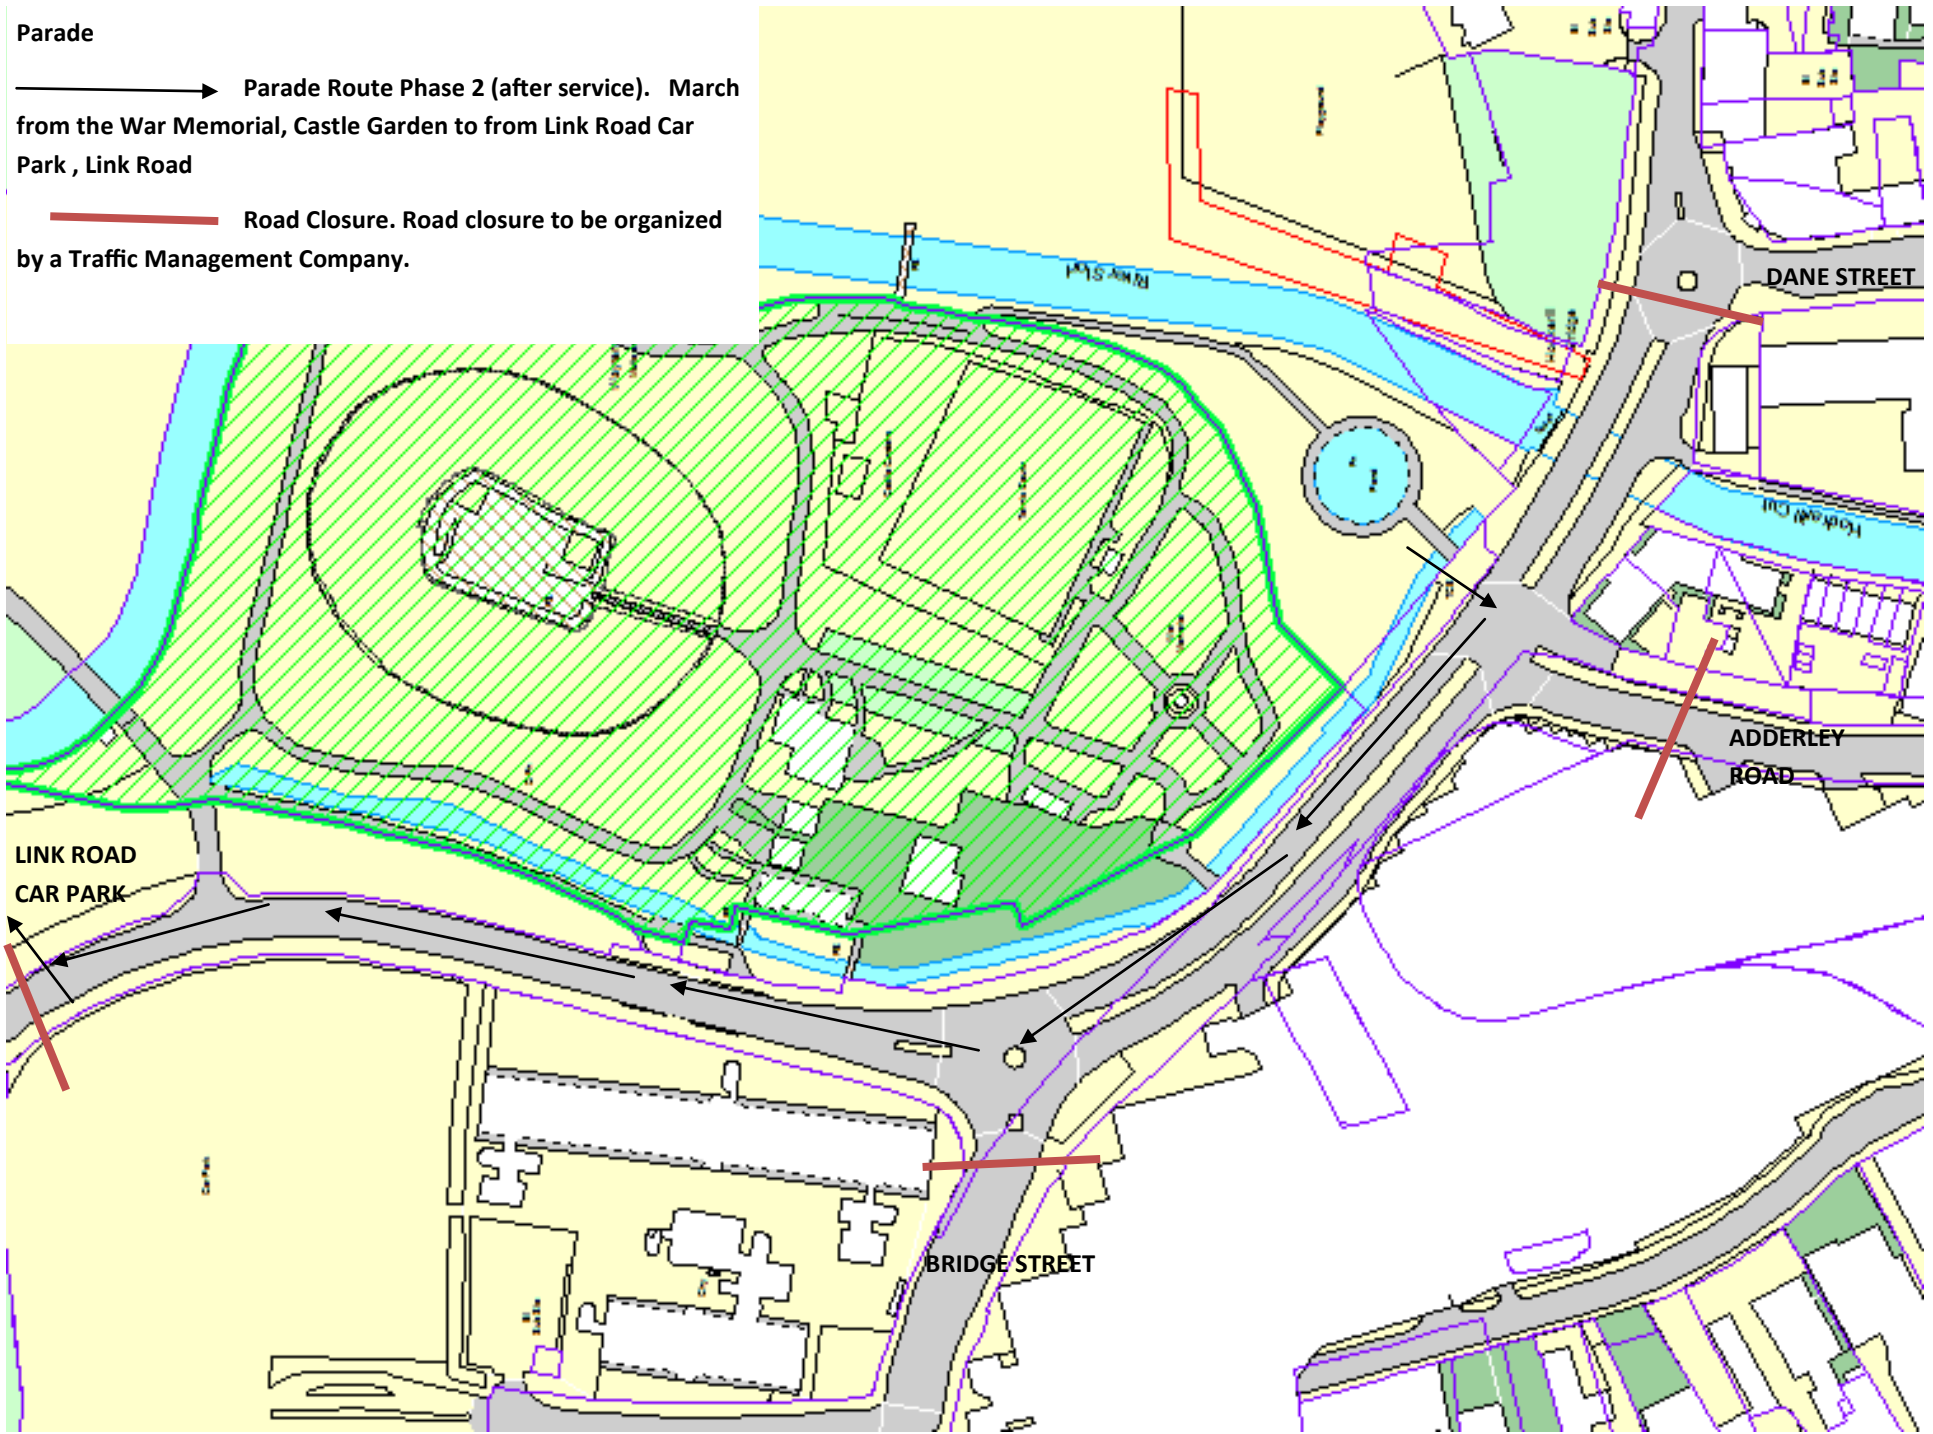

## Parade

➔ Parade Route Phase 1 (before the service).  
March from Link Road Car Park , Link Road to the War Memorial,  
Castle Garden

— Road Closure. Road closure to be organized  
by a Traffic Management Company.

**Pink Arrow-** During the service left turn from Bridge Street and  
Right turn from Adderley Road will be active (TM company responsible)  
make sure members of the public careful on the Causeway and stick to the pavement when this occurs.

**Parade**

→ Parade Route Phase 2 (after service). March from the War Memorial, Castle Garden to from Link Road Car Park , Link Road

— Road Closure. Road closure to be organized by a Traffic Management Company.

Castle Cottage

Area

Tennis Courts

War Memorial

Area